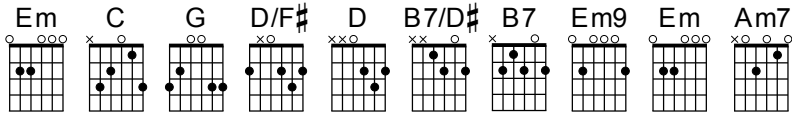

INVADED BY YOUR LOVE

Tom Read, Dan Wheeler,
Tim Hughes & Ben Cantelon

Verse 1:

Em C G D/F#
There is more than I can imagine
Em C G D/F#
Hidden in Your mystery;
Em C G D/F#
Held within this beautiful tension
Em C G D/F#
Lie glimpses of your majesty.

Bridge:

D
I come alive,
B7/D# B7
Mercy revives
Em D C
My heart and makes me new.

Chorus:

G
Invaded by Your love, called and embraced,
Em9 Em Em9 Em
Exposed by Your goodness, clothed by Your grace,
C
How You love me, oh, You love me.
G
Delivered into freedom, bought at a price:
Em9 Em Em9 Em
To be healed, to be whole, to be given new life,
C 1. Em C G D Em C G D
How You love me, oh, You love me.

Verse 2:

Em C G D/F#
You are more than my heart can fathom,
Em C G D/F#
Closer than the air I breathe;
Em C G D/F#
Calling forth the image of heaven
Em C G D/F#
Into my reality.

Mid Section:

D Em Am7 G D Em Am7 G
Oh, I'm captivated by Your love, O Lord.
D Em Am7 G D/F# Em Am7 G
Oh, I'm captivated by Your love, O Lord.