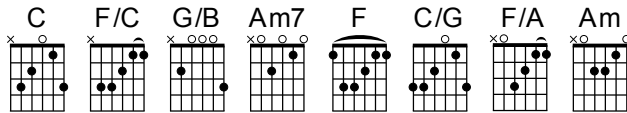

YOU WALK ME OUT

Tom Read & Jacinta Read

Verse 1:

C F/C
 You walk me out on stormy waters,
 C F/C
 Test me on the desert sands,
 C G/B Am7 F
 Guide me through the busy crowds:
 C F C C/G C F/C
 You lead and I will follow You. Ooo.

Verse 2:

C F/C
 You set my feet on mountain peaks,
 C F/C
 Lay me in the lion's den,
 C G/B Am7 F
 Down long and narrow winding roads,
 C F C C/G C F/C
 You lead and I will follow You. Ooo.

Verse 3:

C/G F/A
 Plant me deep within Your pastures,
 C/G F/A
 Humble me under Your love,
 C G/B Am F
 Carry me upon Your shoulders:
 C Am C/G Am C
 You lead and I will follow You. Ooo.

Mid Section:

Am F Am G C
 Lead me, guide me, and I will follow You. (Repeat x4)

Verse 4:

C F/C
 Fix my eyes upon your glory,
 C F/C
 Set forever in my heart,
 C G/B Am7 F
 Spend my life upon Your purpose:
 C F C C/G C F/C
 You lead and I will follow You. Ooo.