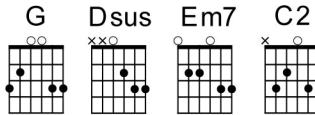

SING AND SHOUT

MATT REDMAN, WILLIE WEEKS and JORGE MHONDERA

from the album
YOUR GRACE FINDS ME
Matt Redman

Capo 2

© 2013 Thankyou Music / Starrockmusic (Admin. worldwide at CapitolCMGPublishing.com, excluding Europe, which is admin. by Kingswaysongs) (PRS) / sixsteps Music / worshiptogether.com Songs / Said And Done Music (Admin. at CapitolCMGPublishing.com) (ASCAP) / Z1 Music (admin. by Bucks Music)

Intro:

G G G G
G G G G
G Dsus Em7 C2 G Dsus G

Verse:

G
Your cross, Your cross
Dsus Em7
It draws me to Your heart
C2 G
It makes my spirit sing
Dsus G
It makes my spirit sing
G
Your grace, Your grace
Dsus Em7
O I hear it call my name
C2 G
I'm waking up to sing
Dsus G
I'm waking up to sing

Turnaround:

G Dsus Em7 C2 G Dsus G

Verse:

G
Your cross, Your cross
Dsus Em7
It draws me to Your heart
C2 G
It makes my spirit sing
Dsus G
It makes my spirit sing
G
Your grace, Your grace
Dsus Em7
O I hear it call my name
C2 G
I'm waking up to sing
Dsus G
I'm waking up to sing

Chorus:

C2 G Dsus
We will sing and shout,
Em7
Sing and shout,
C2 G Dsus
Open up our hearts and pour Your praises out,
C2 G Dsus
We will sing and shout,
Em7
Sing and shout,
C2 G Dsus G
Open up our hearts and pour Your praises out.

Turnaround:

G Dsus Em7 C2 G Dsus G
G Dsus Em7 C2 G Dsus G

Verse:

G
Because, because
Dsus Em7
Because Your love came down
C2 G
It makes me want to sing
Dsus G
It makes me want to sing
G
Because because
Dsus Em7
Because You called my name
C2 G
I'm waking up to sing
Dsus G
I'm waking up to sing

Chorus:

Bridge:

C2 G Dsus
What could be better than a grace
Em7 C2
That washes all our shame away?
G Dsus
What could be better than Your great love?
G Dsus
What could be better than a grace
Em7 C2
That leads us home and makes a way?
G Dsus G
What could be better than Your great love?

Bridge: (drums/lead electric only)

Chorus: (2x)

Outro:

G G G G
G G G G