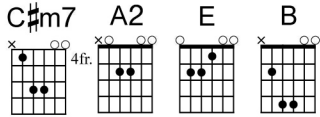

LET MY PEOPLE GO [FOR THE A21 CAMPAIGN]

JONAS MYRIN, GARY BAKER, MATT REDMAN and BETH REDMAN

from the album
YOUR GRACE FINDS ME
Matt Redman

© 2013 Thankyou Music (admin. worldwide at CapitolCMGPublishing.com, excluding Europe, which is admin. by Kingswaysongs) / SHOUT! Music Publishing (PRS) / sixsteps Music / worshiptogether.com Songs / Said And Done Music (Admin. at CapitolCMGPublishing.com) (ASCAP) / Gary Baker Publishing Designee

Intro:

C#m7 A2 E B (2x)

Verse:

E A2
You stand for freedom, freedom
E A E
You stand for justice in this world
A2
So many stolen, stolen
E A2
Slaves to the shadows of this earth
C#m7 A2
But these are Your sons and daughters God
C#m7 A2
And though the darkness seems so strong
E A2 E
Your fire of justice breaks the night
A2
We hear You cry...

Chorus: (down)

E
Let my people go
E
Let my people go
E
Light a fire in the dark
E
A fire in the dark
E
Let my people go

Chorus: (big)

E
Let my people go
E
Let my people go
E
Light a fire in the dark
A2
A fire in the dark
E A2
Let my people go

Turnaround:

C#m7 A2 E B (2x)

Verse:

E A2
So we'll stand for freedom, freedom
E A2 E
We'll stand for justice in this world
A2
All of the stolen, stolen
E A2
Are never forgotten in Your heart
C#m7 A2
These are Your sons and daughters God

C#m7 A2
And though the darkness seems so strong
E A2 E
Your fire of justice breaks the night
A2
We're ready to fight

Chorus: (2x)

E
Let my people go
E
Let my people go
E
Light a fire in the dark
A2
A fire in the dark
E A2
Let my people go

Bridge:

C#m7 A2 E
Another stolen life, another hidden cry
B C#m7
But these are your sons and daughters God
A2 E
Trafficked in the night, broken by the fight
B
Rescue your sons and daughters
C#m7 A2 E
Another stolen life, another hidden cry
B
These are your sons and daughters God,
C#m7 A2 E
Trafficked in the night, broken by the fight,
B
We hear the cry

Chorus: (down)

E
Let my people go
E
Let my people go
E
Light a fire in the dark
E
A fire in the dark
E
Let my people go

Chorus: (x2)

E
Let my people go
E
Let my people go
E
Light a fire in the dark
A2
A fire in the dark
E A2
Let my people go