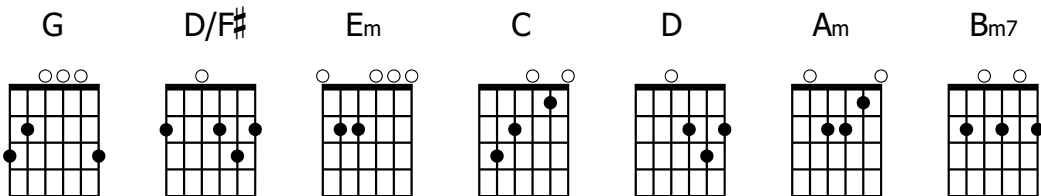

# ARMS OF LOVE

CRAIG MUSSEAU

G D/F# Em  
**I sing a simple song of love**  
C Em D

**To my Savior to my Jesus**  
G D/F# Em  
**I'm grateful for the things You've done**  
C Em D

**My loving Savior oh precious Jesus**  
Am Em D/F# G  
**My heart is glad that You've called me Your own**  
Am Em D  
**There's no place I'd rather be**

G Bm7 C  
**Than in Your arms of love**  
G Bm7 C  
**In Your arms of love**  
Em  
**Holding me still**  
Bm7 C  
**Holding me near**  
G D/F# Em  
**In Your arms of love**

**CCLI#824481**

©1991 Mercy/Vineyard Publishing (ASCAP).