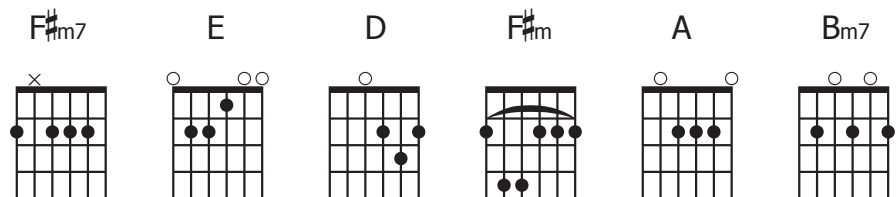

BREATH OF GOD

TERRY BUTLER & CINDY RETHMEIER

Intro: F#m7 E D A/C# Bm7 E F#m7 (To End: Bm7)

F#m7 E D E
Breathe on me breath of God

D E F#m
My spirit yearns for You

F#m7 E D E
Hide me in Your fathering arms

D E A
Fill up my longing soul

A Bm7 D E
Flood over me like a river my God

A Bm7 D E
Immerse me in Your living stream

A Bm7 D E
Awaken the song that You placed in my heart

F#m7 E D
Spirit breathe on me

F#m7 E D
Spirit breathe on me

F#m7 E D E
Breathe on me breath of God

D E F#m
Burn bright eternal fire

F#m7 E D E
Father draw me near to Your heart

D E A
You are my one desire

CCLI#2488907

©1998 Mercy/Vineyard Publishing. (ASCAP)

All Rights Reserved. International Copyright Secured. Used By Permission.