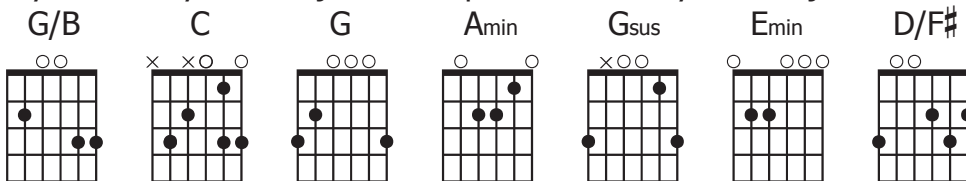

CHRIST IS RISEN

Capo Version

JEREMY RIDDLE

♩=88

Introduction: G/B C G/B C G

G/B C G/B C G
Come and see, come and see where they laid Him
 G/B C G/B C G D/F# C
He is not here, He is not here, He is living

Amin C
Quickly now go tell the world
 G Gsus Emin C
Christ, the Lord, He is risen
 G Gsus Emin C
The power of God, forever raised Him
 G/B C G/B C G
From the grave

G/B C G/B C G Gsus G Gsus
Where oh death? Where oh death is your sting?
 G/B C G/B C G D/F# C
Swallowed up, you're swallowed up in vict'ry

Amin C
Quickly now go tell the world
 G Gsus Emin C
Christ, the Lord, He is risen
 G Gsus Emin C
The power of death could never hold Him
 G Amin G/B C
In the grave

G Gsus G Gsus G Gsus G Gsus
He is risen, Hallelujah He is risen, Hallelujah
 G Gsus G Gsus G Gsus G Gsus G C Emin C G C Emin C G
Hallelujah Hallelujah Hallelujah Hallelujah...

Play in the Key of G Major and Capo 4 for the Key of B Major