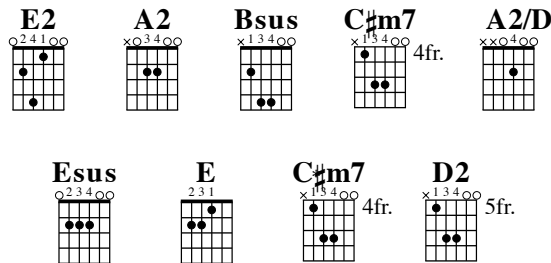

Jesus You Are

RITA BALOCHE

INTRO

E2

CHORUS

A2 **Bsus**
 Jesus You are, You are
C#m7 **Bsus**
 Everything I'm not
A2 **A2/D** **E**
 And everything that I want to be
A2 **Bsus**
 Jesus You are, You are
C#m7 **Bsus**
 The maker of my heart
A2 **A2/D** **E**
 Finish what you started in me
 (Repeat)

VERSE

A2
 This is the hope I have
Esus **E**
 It's something I cannot see
A2
 You willingly gave your life
Esus **E**
 Willing to die for me
C#m7* **D2** **A2** **Bsus**
 Now I believe, I believe, I believe
 (Repeat Chorus and Verse)

* = Preferred voicing

Jesus You Are

CHORUS

Jesus You are, You are
A2 Bsus
C#m7 Bsus
Everything I'm not
A2 A2/D E
And everything that I want to be
A2 Bsus
Jesus You are, You are
C#m7 Bsus
The maker of my heart
(1st ending)
A2 A2/D E
Finish what you started in me
(Repeat Chorus)

(2nd ending)

A2 A2/D C#m7
Finish what you started in me
D2 C#m7
Finish what you started in me
A2 A2/D
Finish what you started

INSTRUMENTAL

A2 Bsus C#m7 Bsus A2 A2/D E
A2 Bsus C#m7 Bsus A2 A2/D E

CHORUS

Jesus You are, You are
A2 Bsus
C#m7 Bsus
Everything I'm not
A2 A2/D E
And everything that I want to be
A2 Bsus
Jesus You are, You are
C#m7 Bsus
The maker of my heart
A2 A2/D E2
Finish what you started