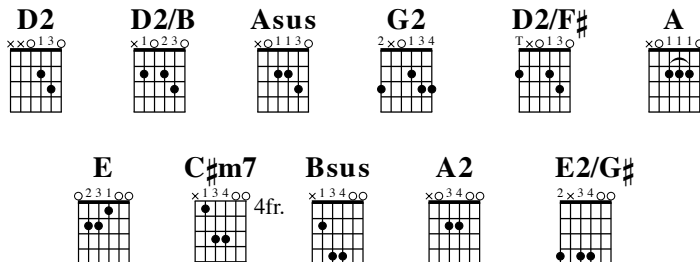

Your Love Is Reaching Me

RITA BALOCHE

INTRO

D2 D2/B Asus G2
(Repeat)

VERSE

D2 D2/B Asus
I love because You first loved me
G2
A sinner saved by grace
D2 D2/B Asus
You exchanged Your blameless life for mine
G2
A debt I can't repay
D/F# G2
I don't deserve Your favor
D/F# G2 A
Still You love me without measure

CHORUS

E C#m7
Your love is reaching me and I'm responding to it
Bsus A2
Your love is changing me as I surrender to it
E
I'm holding nothing back
C#m7
I give You every part
Bsus
My soul has been released
(1st ending)
A2 E C#m7 Bsus A2
Your love has captured my heart
(Repeat Verse and Chorus)
(2nd ending)
A2
Your love has captured my heart